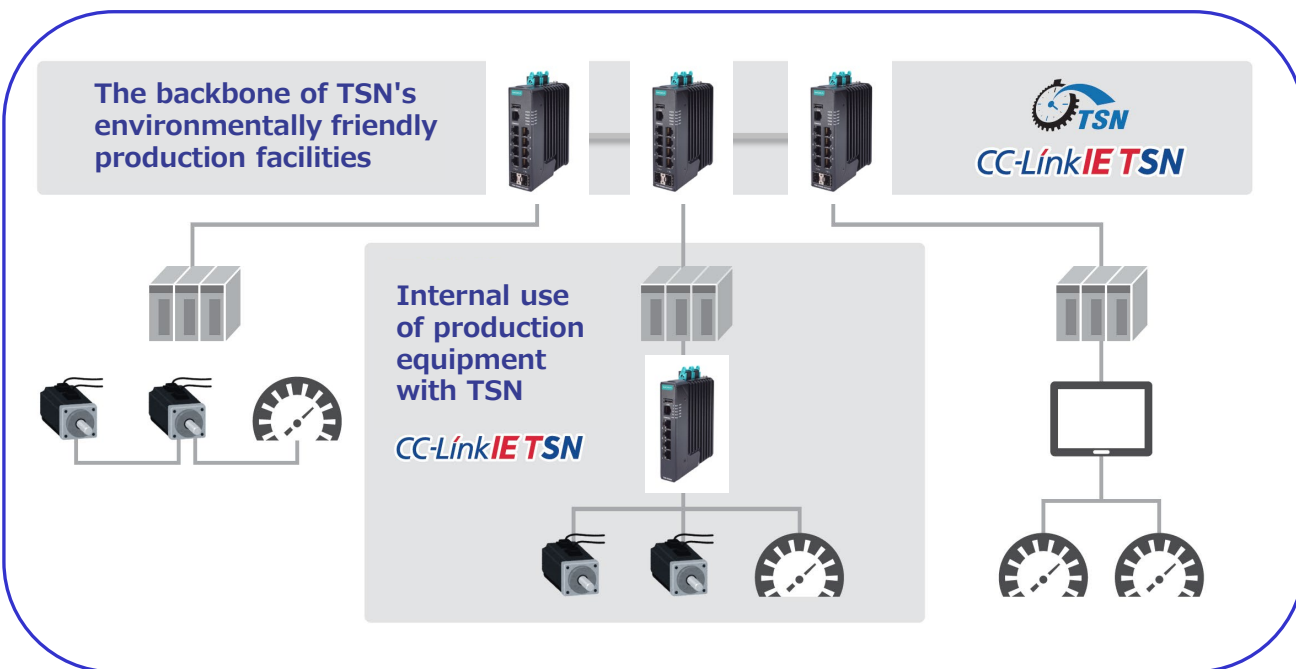

MOXA Inc.

TSN managed Ethernet switches

TSN-G5004/TSN-G5008-2GTXSFP

For any environment that needs a TSN Ethernet switch!
 The CC-Link IE TSN Class B compliant switch from Moxa, a leading industrial network equipment manufacturer.

TSN-G5004

TSN-G5008-2GTXSFP

CC-Link IE TSN Class B Certificated

The procedure manual for setting the TSN switch has released!

URL: <https://moxa.com/>
 Contact: <https://moxa.com/en/contact-us/contact-form>